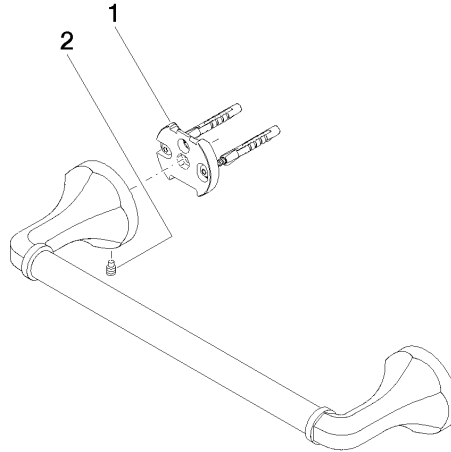

83 030 361

- gauge 300 mm
- width 360mm
- height 60 mm
- rosette Ø 60 mm
- 90mm projection

	Chrome	83 030 361-00
	Brushed Platinum	83 030 361-06
	Platinum	83 030 361-08
	Durabress (23kt Gold)	83 030 361-09
	Brushed Durabress (23kt Gold)	83 030 361-28
	Brushed Dark Platinum	83 030 361-99

**Recommended miscellaneous**

**MADISON Mounting for towel bar/tumbler mounting on two sides -** 12 358 970 90  
 •for towel bar mounting plus towel bar mounting on back.

83 030 361

mm [inches]

83 030 361

### Spare parts list

No.	Item Number	Name	Quantity used	Delivery time
1	05 17 97 507 00 90	fixing set	2	2
2	04 31 11 140 00 90	pin	2	2